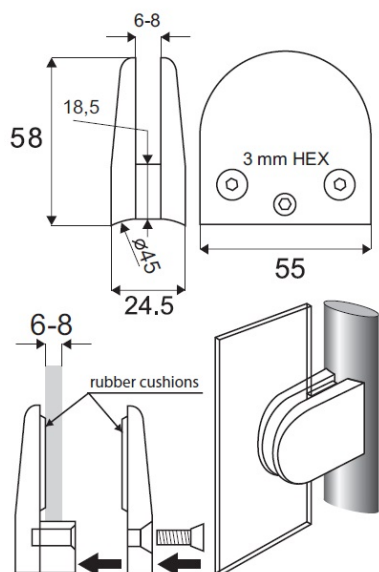

PRODUCT SHEET

Description:

Glass Clamp, "Large", Zamak, Matt NPL, Bent Tube $\varnothing 45\text{mm}$, F/6-8mm Glass Thickness

Item number:

22.10.171-0

Units	Box	Carton	HS Code	Barcode
Pcs.	10	100	8302419000	
				5704866083072

SISO A/S

Mileparken 11
DK-2740 Skovlunde
Denmark
VAT: DK 24786013

Phone +45 45 830 900

www.siso.dk
siso@siso.dk

Danske Bank
Nytorv Branch
Copenhagen
SWIFT: DABADKKK

Account no.
4180 3112 112936
IBAN Account
DK7230003112112936